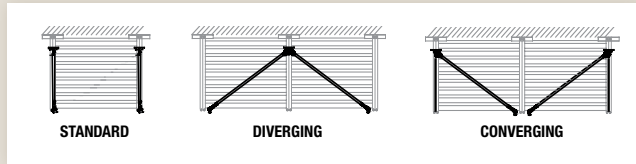

HANGER ROD CONFIGURATIONS