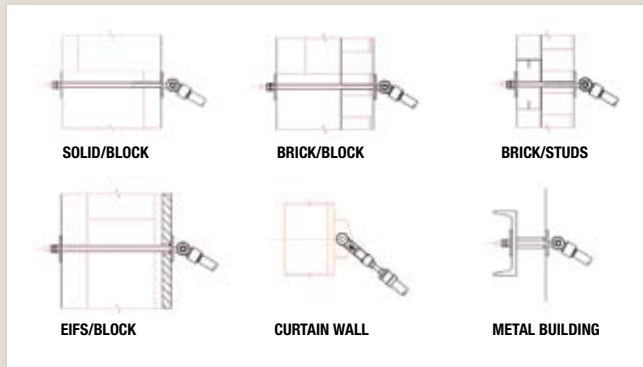

WALL MOUNT DETAILS