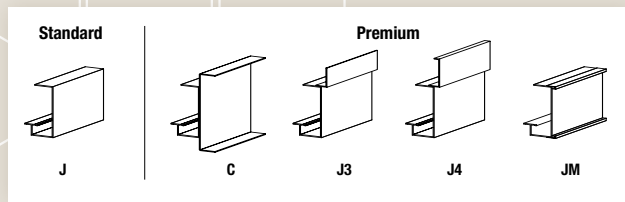

FASCIA OPTIONS